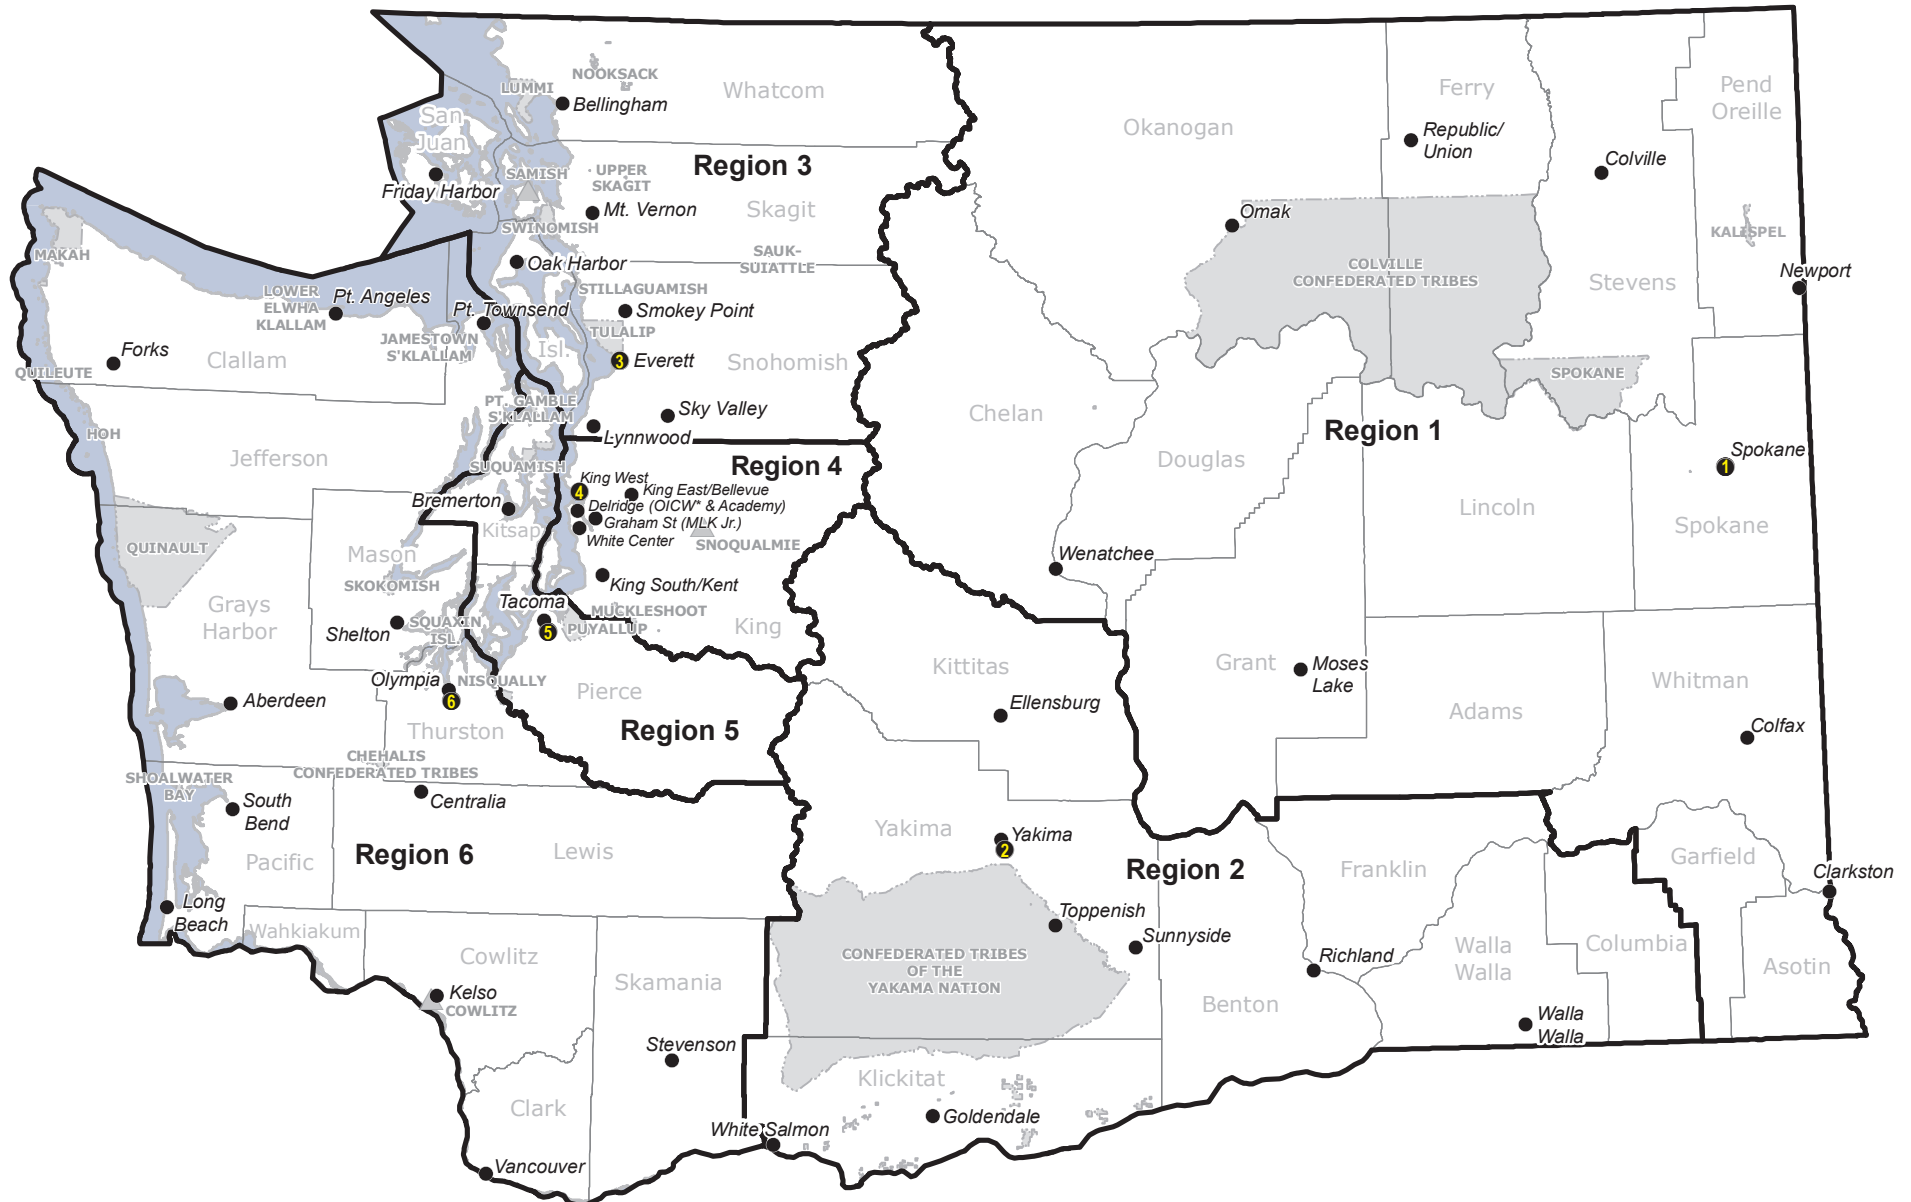

Children's Administration Regions and Field Offices

CA Offices

- Regional HQ Office
- CA Field Office

Abbreviations:

OICW = Office of Indian Child Welfare

- ▲ Tribal Office (Cowlitz, Samish & Snoqualmie)
- ▨ Tribal Land
- ▭ County
- ▭ DSHS Region (CA)

Sources: Addresses provided by DSHS, Children's Administration and geocoded by Research and Data Analysis Division (8/9/2007); County boundaries from 2000 Census TIGER files; Samish, Snoqualmie and Cowlitz tribes are based on their main office as of December 2007, all other tribes are based on 2000 Census Bureau TIGER files.