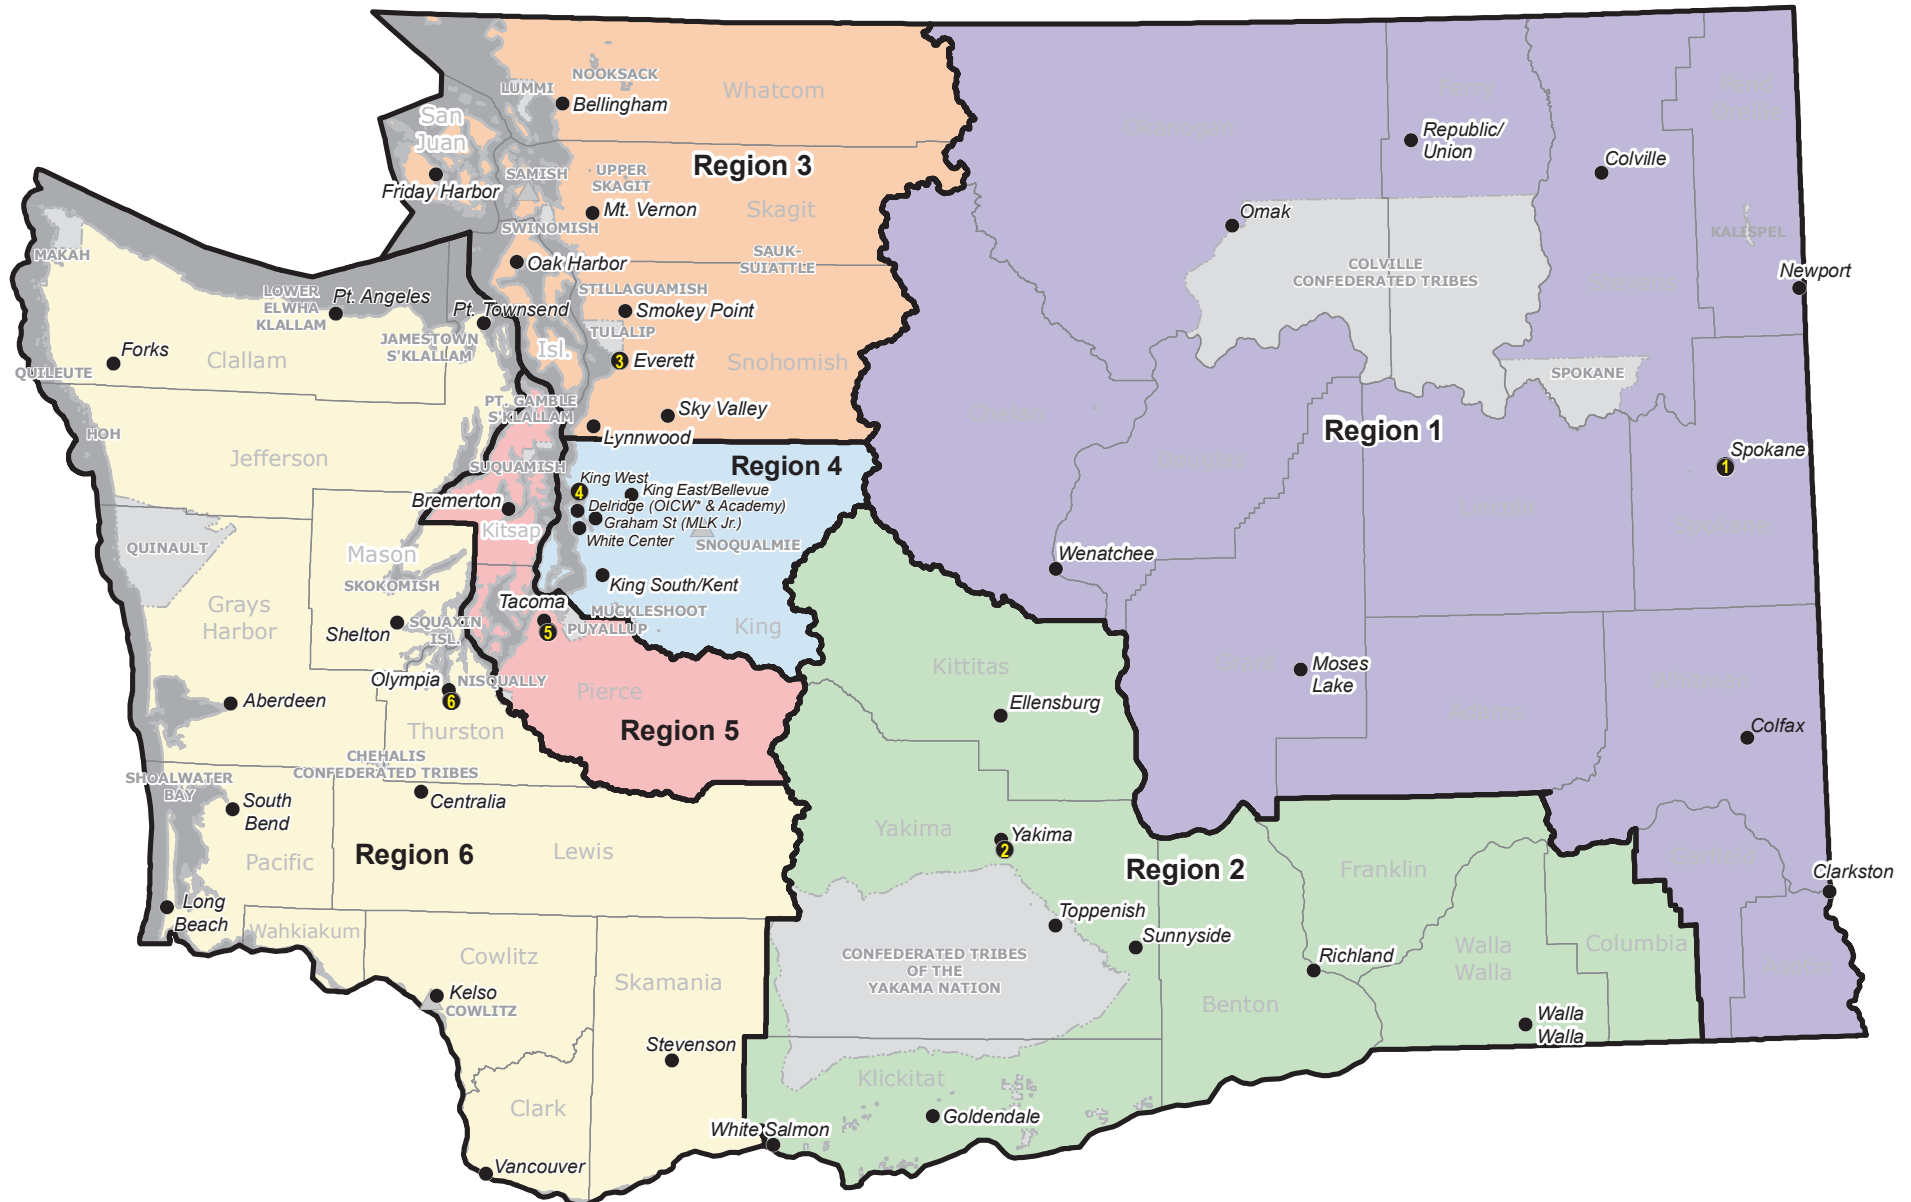

Children's Administration Regions and Field Offices

CA Offices

- Regional HQ Office
- CA Field Office

Abbreviations:
OICW = Office of Indian Child Welfare

- ▲ Tribal Office (Cowlitz, Samish & Snoqualmie)
- ▭ Tribal Land
- ▭ County
- ▭ DSHS Region (CA)

Sources: Addresses provided by DSHS, Children's Administration and geocoded by Research and Data Analysis Division (8/9/2007); County boundaries from 2000 Census TIGER files; Samish, Snoqualmie and Cowlitz tribes are based on their main office as of December 2007, all other tribes are based on 2000 Census Bureau TIGER files.